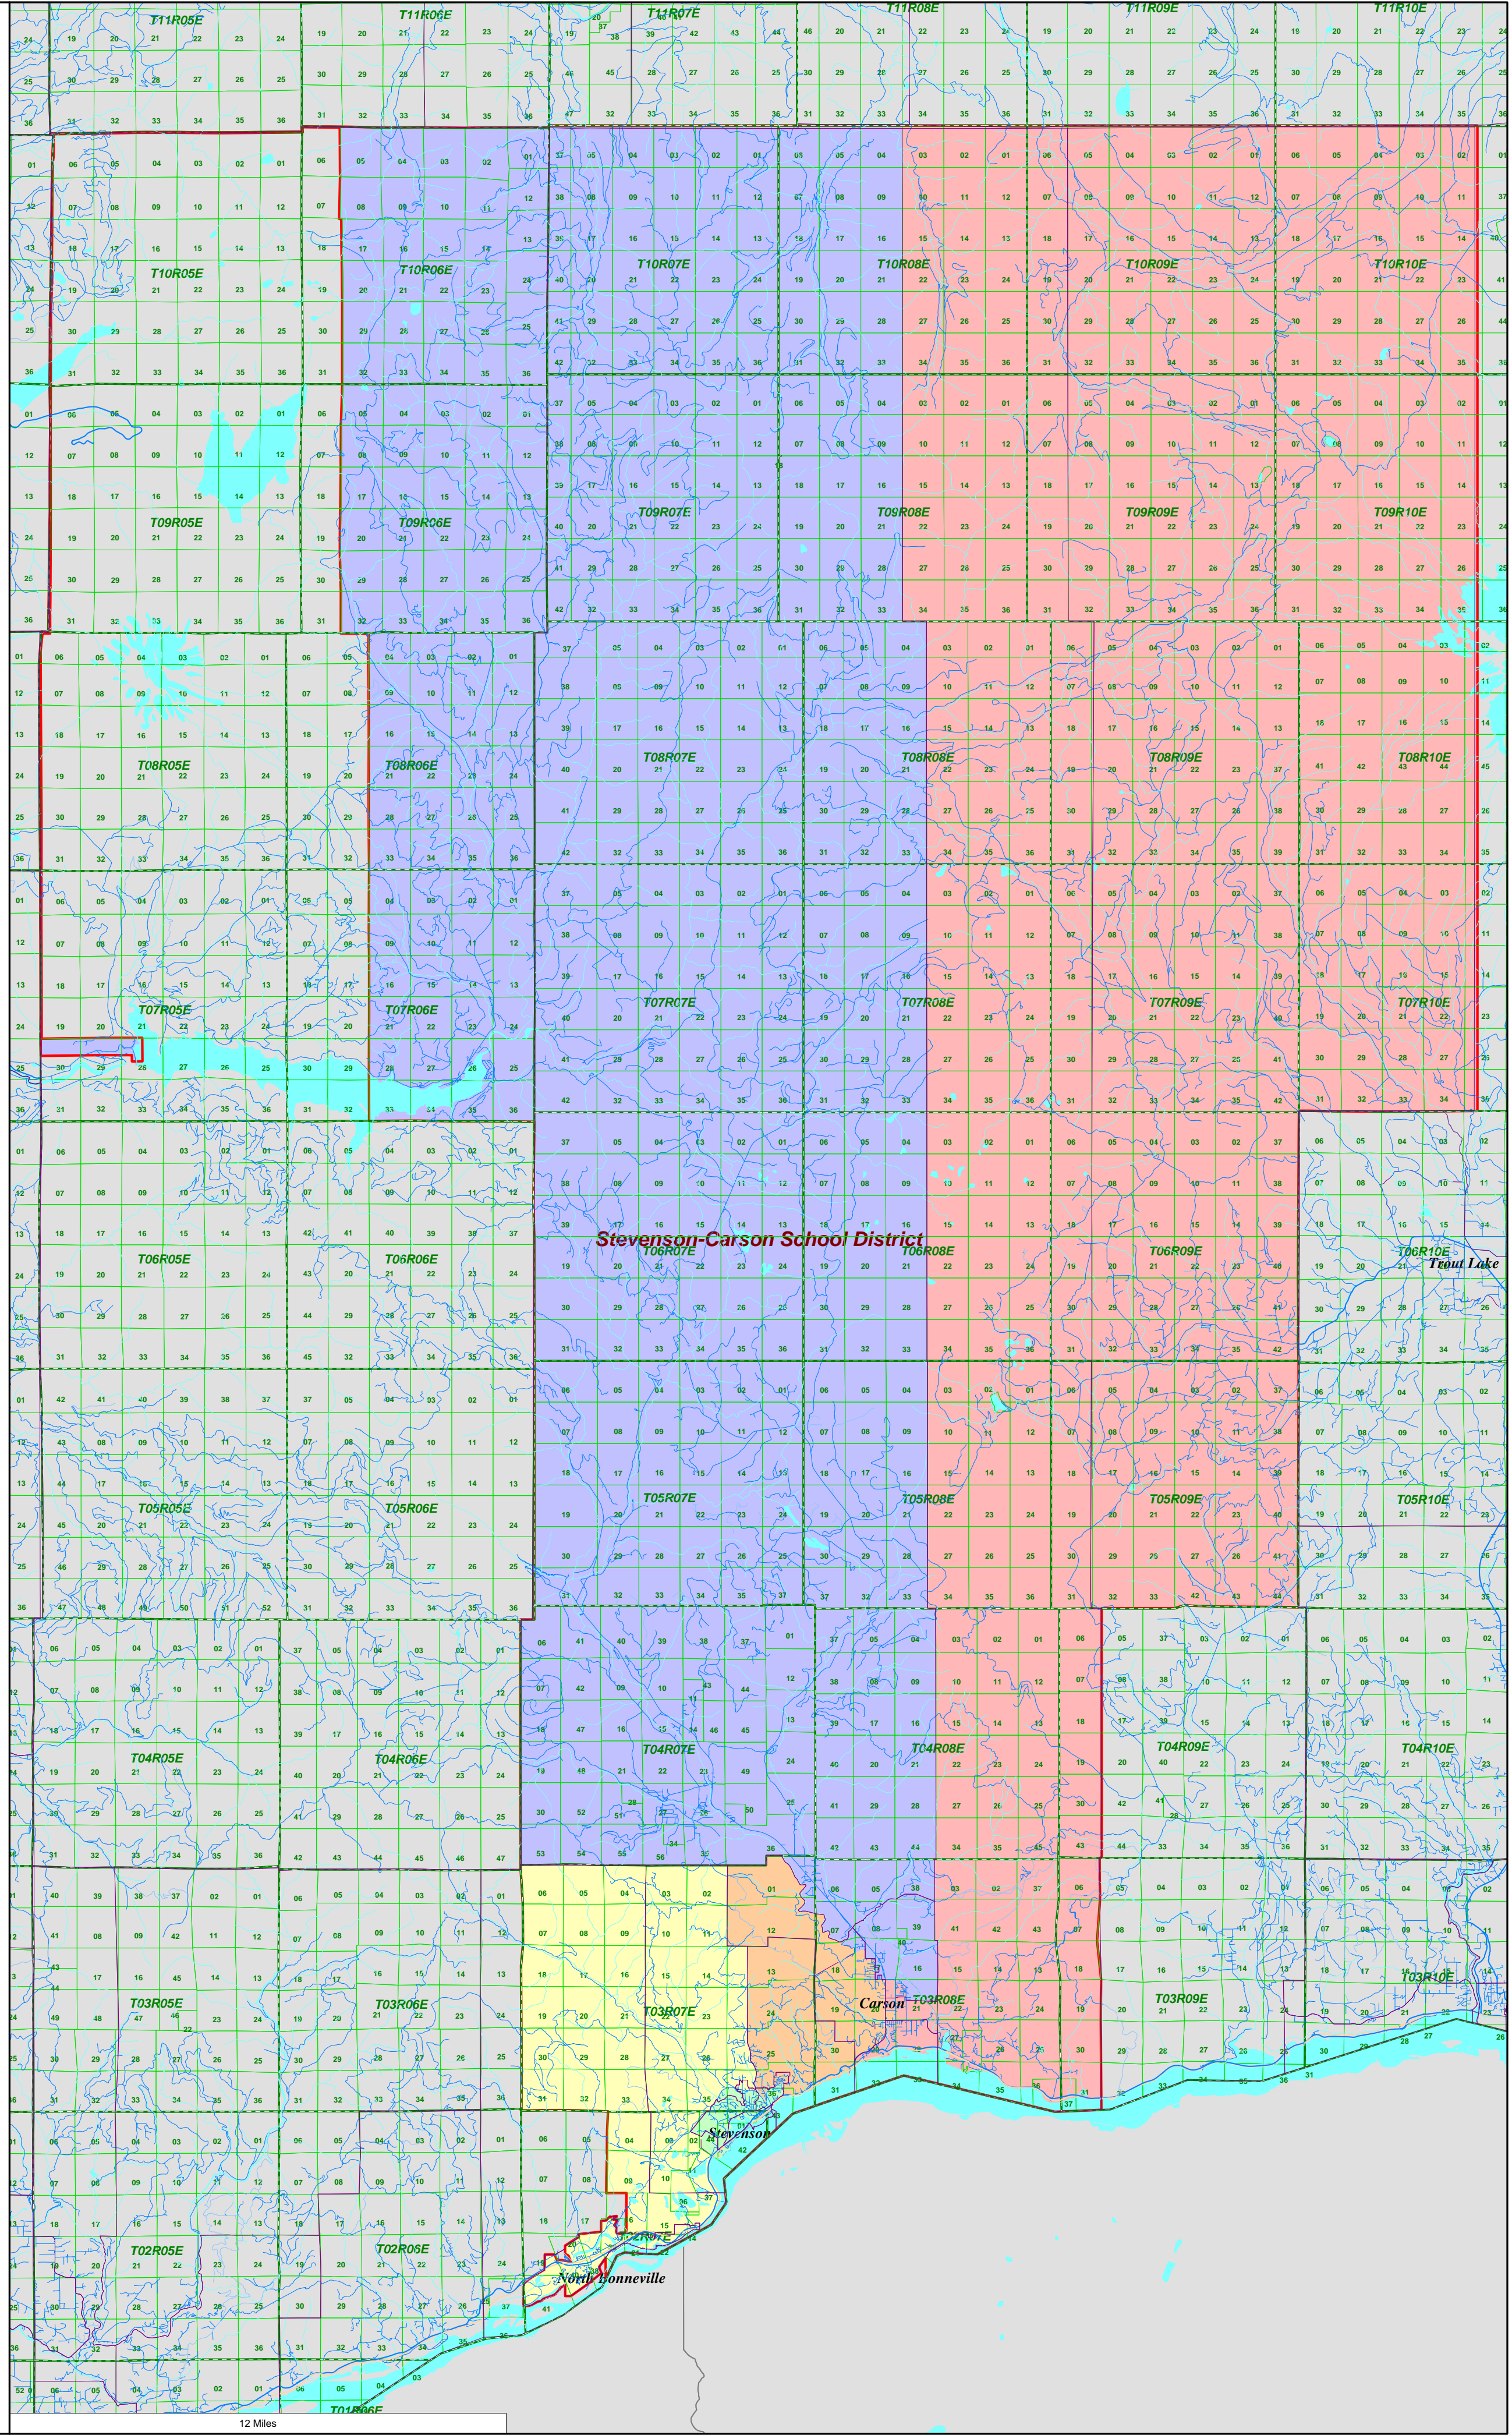

City Limits

District Outline

Sectional Centers

Townships

City Limits

District Outline

Sectional Centers

Townships

1st District

2nd District

3rd District

City Limits

District Outline

Sectional Centers

Townships

3000 Feet

- 1st District
- 2nd District
- 3rd District
- 4th District
- 5th District

City Limits

District Outline

Sectional Centers

Townships

5000 Feet

- 1st District
- 3rd District
- 4th District
- 5th District

City Limits

District Outline

Sectional Centers

Townships

2 Miles

- 3rd District
- 4th District
- 5th District

City Limits

District Outline

Sectional Centers